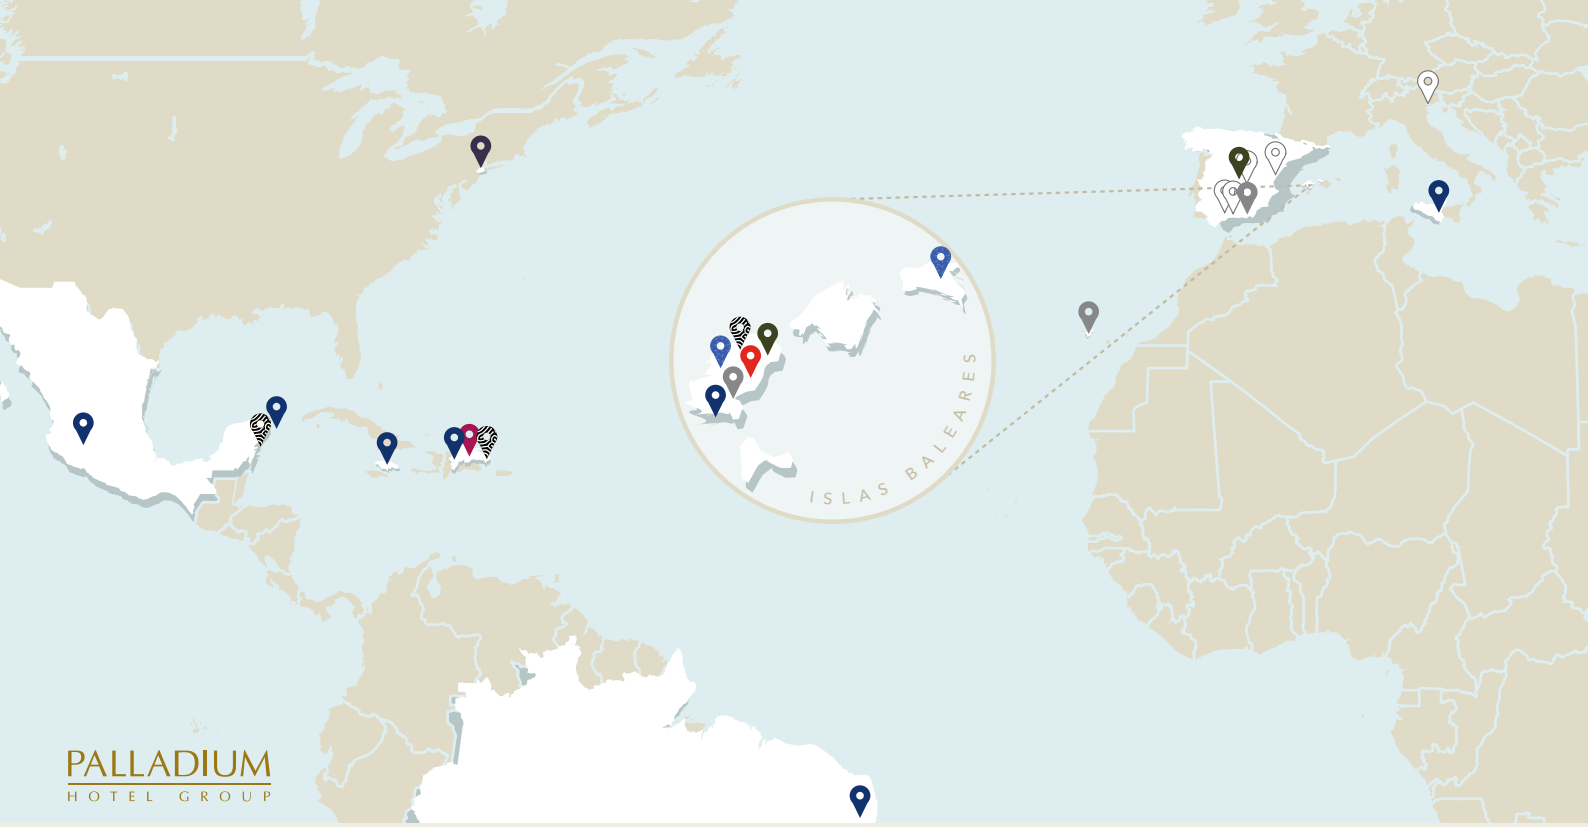

& Meetings Incentives

BY PALLADIUM

PALLADIUM
HOTEL GROUP

RIVIERA MAYA Y
COSTA MUJERES, CANCÚN -
MÉXICO
PUNTA CANA Y CAP CANA
- REP. DOMINICANA
IBIZA - ESPAÑA

IBIZA - ESPAÑA

MADRID E IBIZA - ESPAÑA

IBIZA, TENERIFE
Y MARBELLA - ESPAÑA

MADRID, MÁLAGA, VALENCIA
Y SEVILLA - ESPAÑA
PRÓXIMA APERTURA 2025
VENEZIA - ITALIA

RIVIERA MAYA, RIVIERA NAYARIT,
Y COSTA MUJERES, CANCÚN
- MÉXICO
PUNTA CANA - REP. DOM.
MONTEGO BAY - JAMAICA
IMBASSAI - BRASIL
IBIZA - ESPAÑA
SICILIA - ITALIA

DOMINICAN REPUBLIC

PUNTA CANA & CAP CANA

Grand Palladium Hotels & Resorts
TRS Turquesa Hotel
TRS Cap Cana Waterfont & Marina Hotel

SANTO DOMINGO

Dominican Fiesta Hotel

MEXICO

COSTA MUJERES

Grand Palladium Hotels & Resorts
TRS Coral Hotel

MAYAN RIVIERA

Grand Palladium Hotels & Resorts
TRS Yucatan Hotel

RIVIERA NAYARIT

Grand Palladium Vallarta Resort & Spa

JAMAICA

Grand Palladium Hotels & Resorts
and Lady Hamilton Resort & Spa

BRAZIL

Grand Palladium Imbassaí Resort & Spa