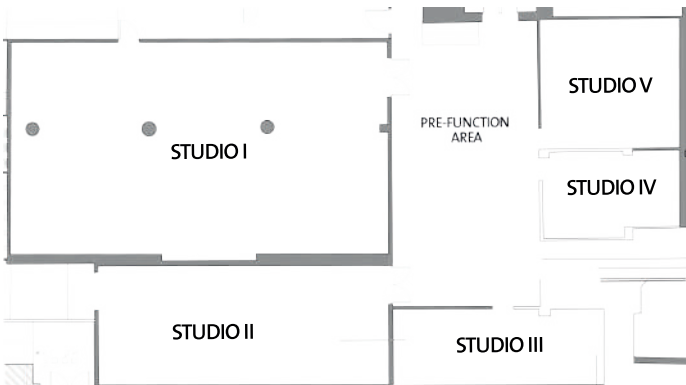

EAT

- Restaurants: Nu Downtown Sessions
- Bars: GMT+1 Eden Pool Club Sun Society

MEET

- We feature more than 900 sqm of meeting spaces:
- 8 modular and partitionable meeting rooms (totaling 550 sqm).
- Fully equipped with state-of-the-art technology. BREAKOUT Premier Experiences - inspired by the popular Hard Rock Hotels signature in-room amenity program such as SOUND OF YOUR STAY® and ROCK OM®. All designed to amplify your next event with curated music, MEMORABILIA®, and brand experiences.

Destination	Distance (km)	Duration
Málaga AGP Airport	61 km.	45 min.
Málaga-María Zambrano train station	66 km.	50 min.

MEETING SPACES

LEVEL	NAME	SQM	SQF	HEIGHT	COCKTAIL	THEATRE	CLASSROOM	U SHAPE	BOARDROOM	BANQUET	CABARET
LEVEL 0	ROXY (I + II + III)	550 M	5.950	3,9 M	550	546	338			300	272
	ROXY I	163 M	1.754	3,9 M	150	150	86	48	64	90	72
	ROXY II	163 M	1.786	3,9 M	155	155	90	48	64	90	88
	ROXY III	220 M	2.410	3,9 M	200	200	144	54	76	140	112
	PRE-FUNCTION AREA	216 M	2.325	2 M							
LEVEL -1 (BREAKOUTS)	PRE-FUNCTION AREA	103 M	1.107	2,9 M							
	STUDIO I	186 M	2.001	2,7 M	180	200	65		32	100	60
	STUDIO II	66 M	710	2,5 M	90	90	48	40	45		32
	STUDIO III	40 M	430	2,56 M		30	24	20	24		
	STUDIO IV	26 M	280	2,5 M		20	12	10	12		
	STUDIO V	44 M	473	2,56 M		30	18	20	24		