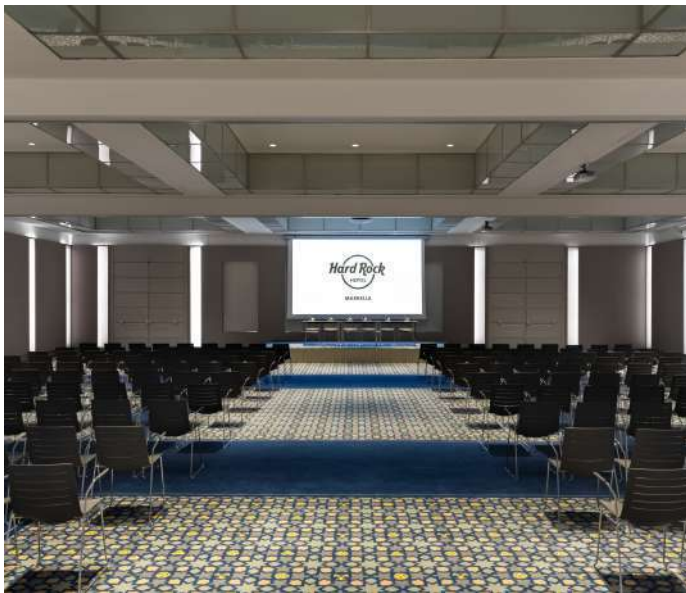

Located at the glamorous Puerto Banús, Hard Rock Hotel Marbella offers its distinctive style and music-inspired design mixed with Andalusian culture, our special amenities and world-class service. The property offers our exquisite signature gastronomic offerings with 2 restaurants and 3 snack bars, 2 incredible swimming pools, Body Rock® fitness center, Rock Spa®, our signature music memorabilia and more. This property has up to 8 meeting rooms, providing 915 sqm of meeting spaces and 3.000 sqm of outdoor spaces.

EAT

- Restaurants: Nu Downtown Sessions
- Bars: GMT+1 Eden Pool Club Sun Society

MEET

- We feature more than 900 sqm of meeting spaces:
- 8 modular and partitionable meeting rooms (totaling 550 sqm).
- Fully equipped with state-of-the-art technology. BREAKOUT Premier Experiences - inspired by the popular Hard Rock Hotels signature in-room amenity program such as SOUND OF YOUR STAY® and ROCK OM®. All designed to amplify your next event with curated music, MEMORABILIA®, and brand experiences.

Destination	Distance (km)	Duration
Málaga AGP Airport	61 km.	45 min.
Málaga-María Zambrano train station	66 km.	50 min.

MEETING SPACES

LEVEL	NAME	SQM	SQF	HEIGHT	COCKTAIL	THEATRE	CLASSROOM	U SHAPE	BOARDROOM	BANQUET	CABARET
LEVEL 0	ROXY (I + II + III)	550 M	5.950	3,9 M	550	546	338			300	272
	ROXY I	163 M	1.754	3,9 M	150	150	86	48	64	90	72
	ROXY II	163 M	1.786	3,9 M	155	155	90	48	64	90	88
	ROXY III	220 M	2.410	3,9 M	200	200	144	54	76	140	112
	PRE-FUNCTION AREA	216 M	2.325	2 M							
LEVEL -1 (BREAKOUTS)	PRE-FUNCTION AREA	103 M	1.107	2,9 M							
	STUDIO I	186 M	2.001	2,7 M	180	200	65		32	100	60
	STUDIO II	66 M	710	2,5 M	90	90	48	40	45		32
	STUDIO III	40 M	430	2,56 M		30	24	20	24		
	STUDIO IV	26 M	280	2,5 M		20	12	10	12		
	STUDIO V	44 M	473	2,56 M		30	18	20	24		