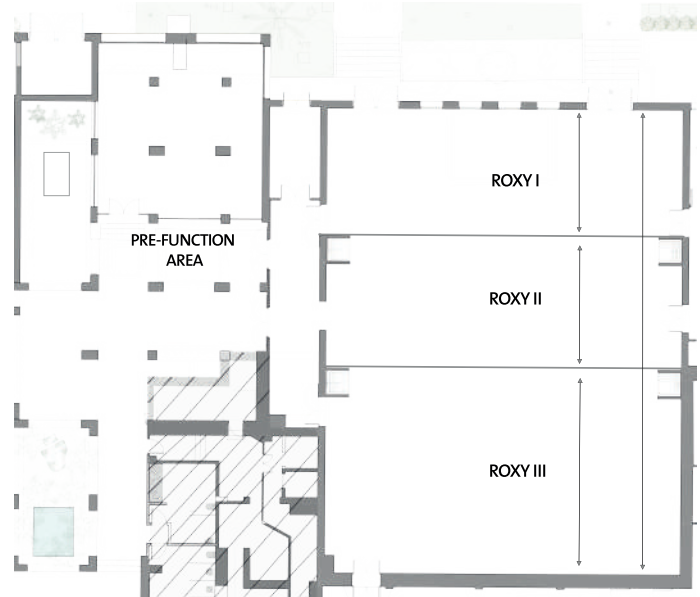

EAT

- Restaurants: Nu Downtown Sessions
- Bars: GMT+1 Eden Pool Club Sun Society

MEET

- We feature more than 900 sqm of meeting spaces:
- 8 modular and partitionable meeting rooms (totaling 550 sqm).
- Fully equipped with state-of-the-art technology. BREAKOUT Premier Experiences - inspired by the popular Hard Rock Hotels signature in-room amenity program such as SOUND OF YOUR STAY® and ROCK OM®. All designed to amplify your next event with curated music, MEMORABILIA®, and brand experiences.

Destination	Distance (km)	Duration
Málaga AGP Airport	61 km.	45 min.
Málaga-María Zambrano train station	66 km.	50 min.

MEETING SPACES

LEVEL	NAME	SQM	SQF	HEIGHT	COCKTAIL	THEATRE	CLASSROOM	U SHAPE	BOARDROOM	BANQUET	CABARET
LEVEL 0	ROXY (I + II + III)	550 M	5.950	3,9 M	550	546	338			300	272
	ROXY I	163 M	1.754	3,9 M	150	150	86	48	64	90	72
	ROXY II	163 M	1.786	3,9 M	155	155	90	48	64	90	88
	ROXY III	220 M	2.410	3,9 M	200	200	144	54	76	140	112
	PRE-FUNCTION AREA	216 M	2.325	2 M							
LEVEL -1 (BREAKOUTS)	PRE-FUNCTION AREA	103 M	1.107	2,9 M							
	STUDIO I	186 M	2.001	2,7 M	180	200	65		32	100	60
	STUDIO II	66 M	710	2,5 M	90	90	48	40	45		32
	STUDIO III	40 M	430	2,56 M		30	24	20	24		
	STUDIO IV	26 M	280	2,5 M		20	12	10	12		
	STUDIO V	44 M	473	2,56 M		30	18	20	24		