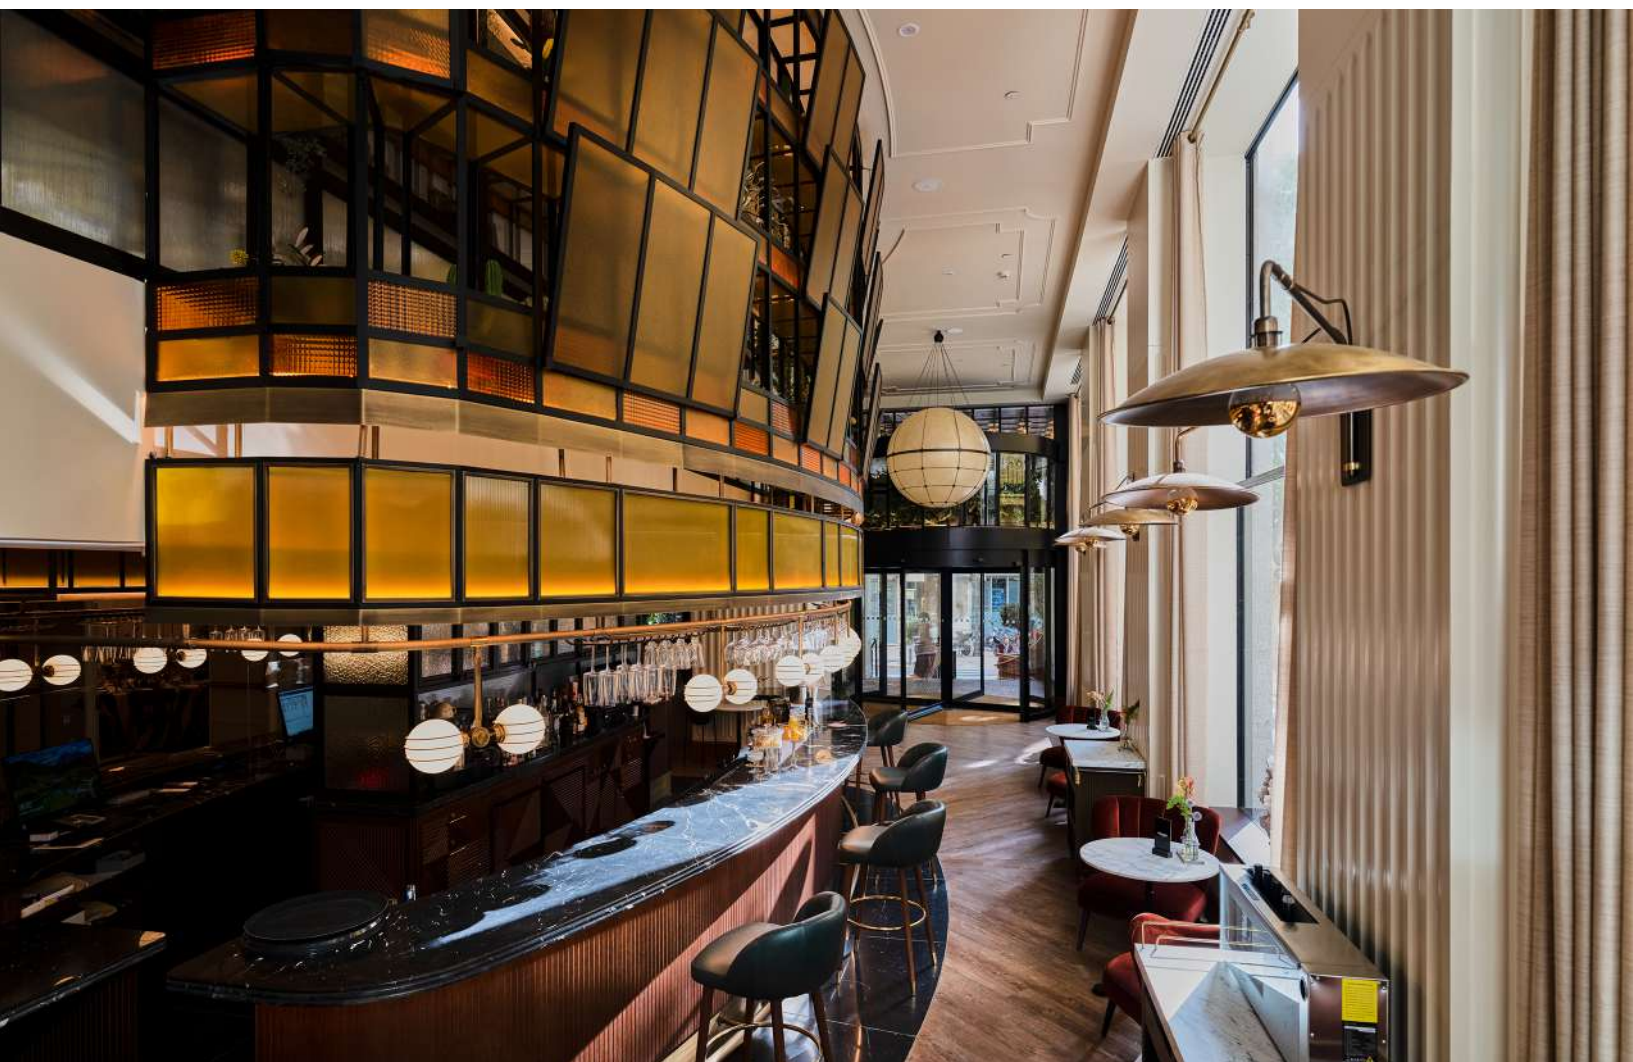

Only YOU

HOTEL VALENCIA

Located in the historic center of Valencia and just a few minutes' walk from the Plaz del Ayuntamiento, Only YOU Valencia is born with the intention of reminding us how important it is to discover and collect every experience.

Decorated by the prestigious interior designer Lázaro Rosa Violán, its design inspired by the Mediterranean, with eclectic touches, make this hotel a place to connect with Valencia and make your own way to discover it.

Salvaje Valencia, the most relaxed façade of Japanese cuisine, with a fusion approach and a lively atmosphere with a DJ every night.

Mirador de Only YOU, surrounded by incredible views of the city from the 9th floor, offers cuisine made with top-quality ingredients, where the main protagonist is rice, enhancing the local product that reflects tradition and avant-garde, led by Chef Jose María Climente and his team.