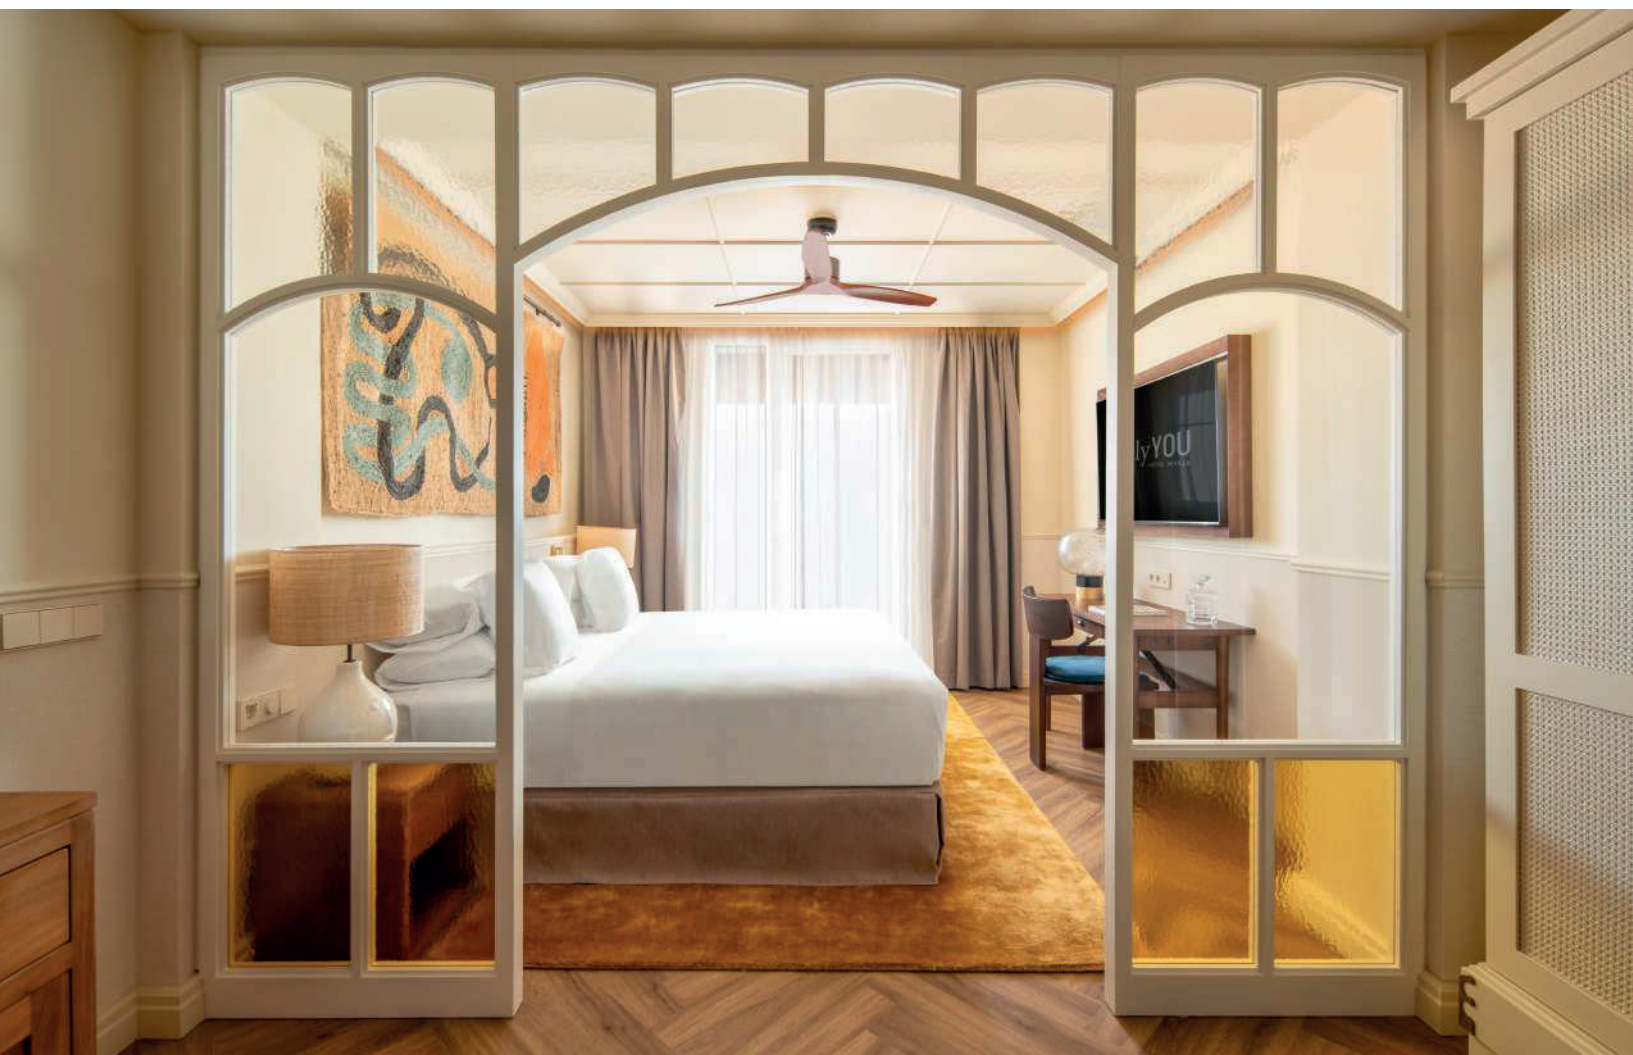

# Only YOU

HOTEL SEVILLA

**Only YOU Sevilla** arrives in the Andalusian capital to become the host of the city. Located across from the Sevilla Santa Justa train station and with excellent connections to the San Pablo International Airport and the Seville Conference and Exhibition Center (Fibes), we offer the perfect setting for a personalized and memorable stay that connects globetrotters and locals.

Designed by the renowned interior designer Lázaro Rosa-Violán, our hotel offers a redefined concept of an urban hotel, where we fuse the essence of Seville with the latest cosmopolitan trends.

## Rooms

We have the perfect room for you. 209 rooms spread over 8 floors with 11 Deluxe rooms, 143 Premium rooms, 42 Junior Suites, and 13 Suites. The hotel offers various options for groups, events, and meetings.