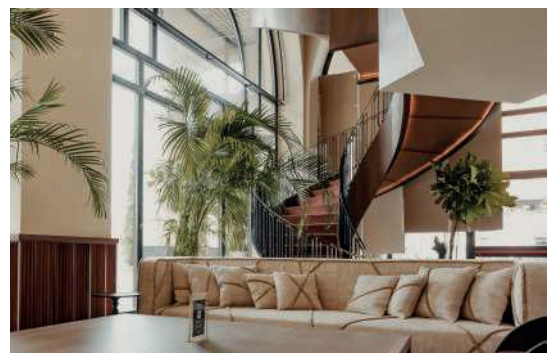

# Only YOU

HOTEL SEVILLA

**Only YOU Sevilla** arrives in the Andalusian capital to become the host of the city. Located across from the Sevilla Santa Justa train station and with excellent connections to the San Pablo International Airport and the Seville Conference and Exhibition Center (Fibes), we offer the perfect setting for a personalized and memorable stay that connects globetrotters and locals.

Designed by the renowned interior designer Lázaro Rosa-Violán, our hotel offers a redefined concept of an urban hotel, where we fuse the essence of Seville with the latest cosmopolitan trends.