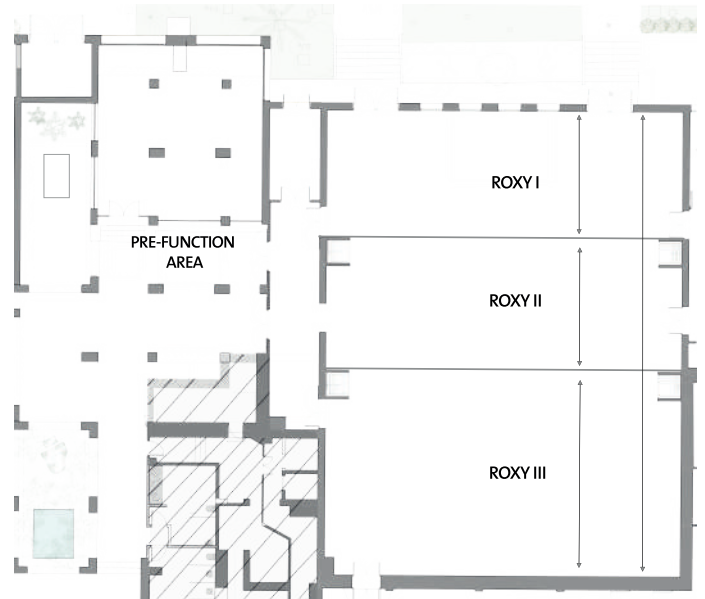

## MEET

- We feature more than 900 sqm of meeting spaces:
- 8 modular and partitionable meeting rooms (totaling 550 sqm).
- Fully equipped with state-of-the-art technology. BREAKOUT Premier Experiences - inspired by the popular Hard Rock Hotels signature in-room amenity program such as SOUND OF YOUR STAY® and ROCK OM®. All designed to amplify your next event with curated music, MEMORABILIA®, and brand experiences.

## MEETING SPACES

LEVEL	NAME	SQM	SQF	HEIGHT	COCKTAIL	THEATRE	CLASSROOM	U SHAPE	BOARDROOM	BANQUET	CABARET
LEVEL 0	ROXY (I + II + III)	550 M	5.950	3,9 M	550	546	338			300	272
	ROXY I	163 M	1.754	3,9 M	150	150	86	48	64	90	72
	ROXY II	163 M	1.786	3,9 M	155	155	90	48	64	90	88
	ROXY III	220 M	2.410	3,9 M	200	200	144	54	76	140	112
	PRE-FUNCTION AREA	216 M	2.325	2 M							
LEVEL -1 (BREAKOUTS)	PRE-FUNCTION AREA	103 M	1.107	2,9 M							
	STUDIO I	186 M	2.001	2,7 M	180	200	65		32	100	60
	STUDIO II	66 M	710	2,5 M	90	90	48	40	45		32
	STUDIO III	40 M	430	2,56 M		30	24	20	24		
	STUDIO IV	26 M	280	2,5 M		20	12	10	12		
	STUDIO V	44 M	473	2,56 M		30	18	20	24		