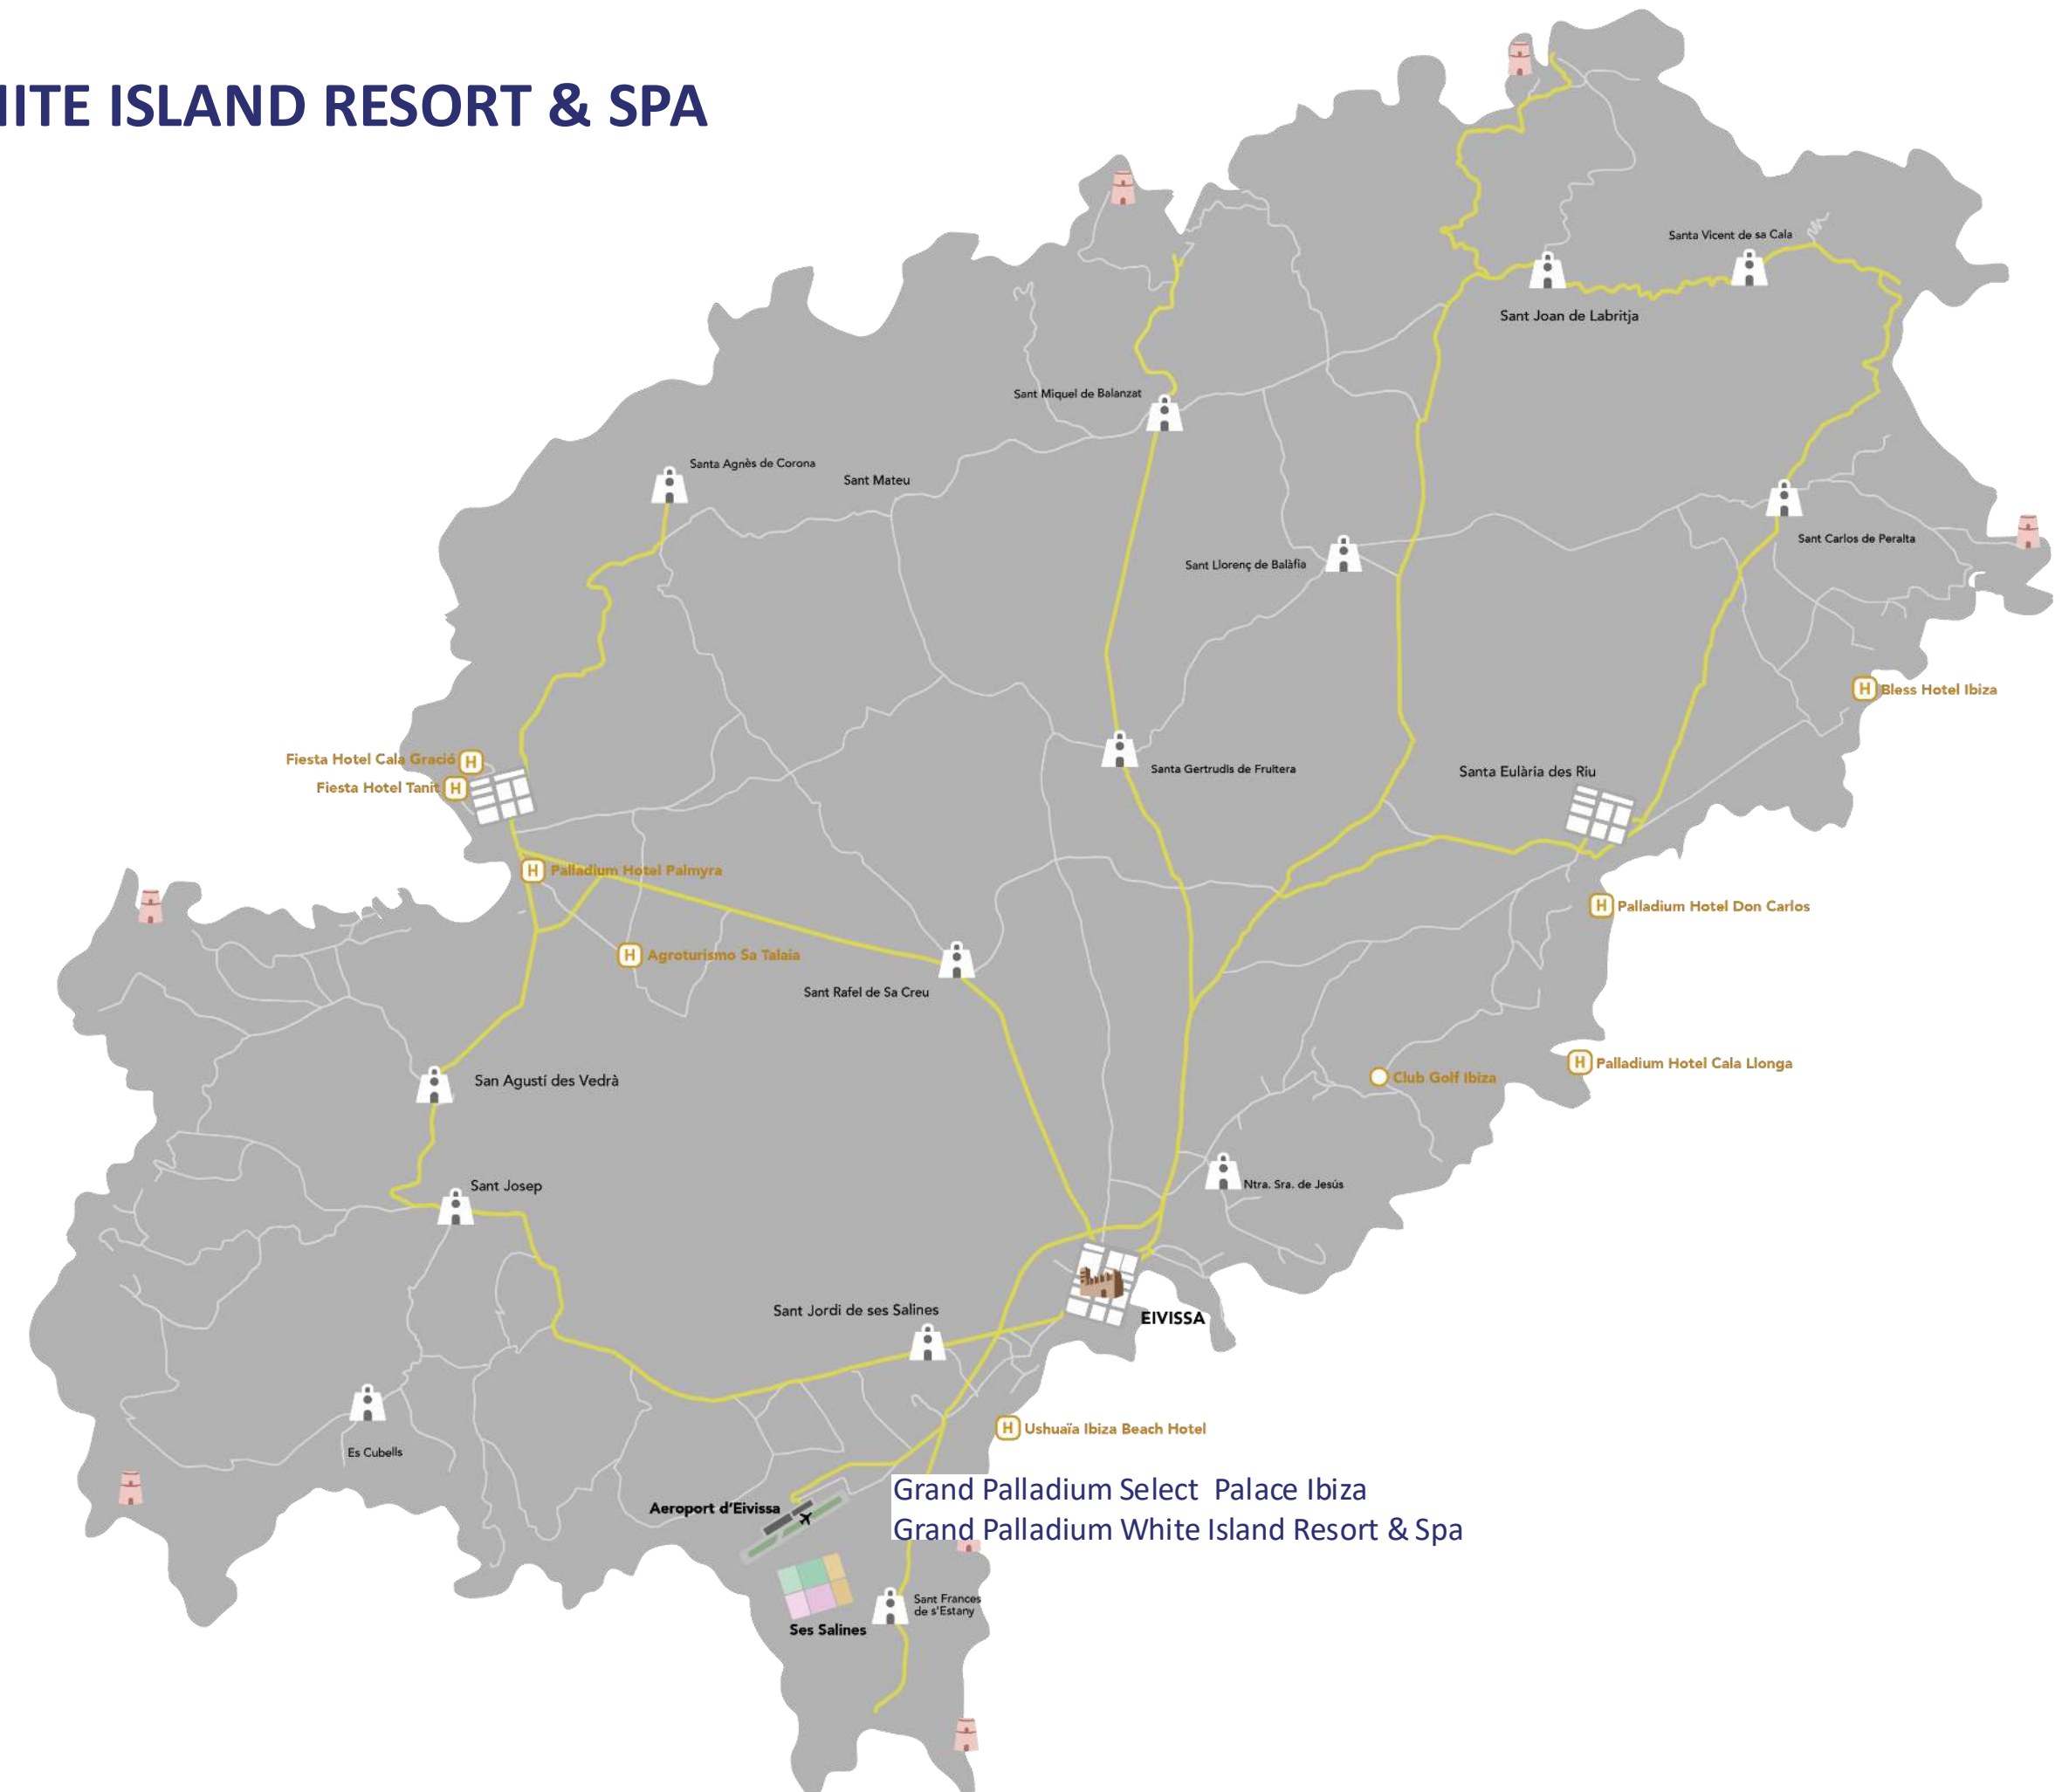

HOTEL INFORMATION

GRAND PALLADIUM SELECT PALACE IBIZA & GRAND PALLADIUM WHITE ISLAND RESORT & SPA

- 5 Stars
- Palladium Hotel Group Brand
- Last refurbishment 2024
- 840 rooms
- 6 meeting rooms
- Largest meeting room: 695 m² (650 people theater style)
- Crta. Playa d'en bossa, 07817 Sant Jordi de Ses salines, Ibiza
- +34 971 396 734
- How to arrive: by car, taxi or bus
- GPS POS: 38° 52' 37.95''n, 1123'58.75''e
- Local currency: Euro | VAT: 10%
- Group bookings: mice.Ibiza@palladiumhotelgroup.Com