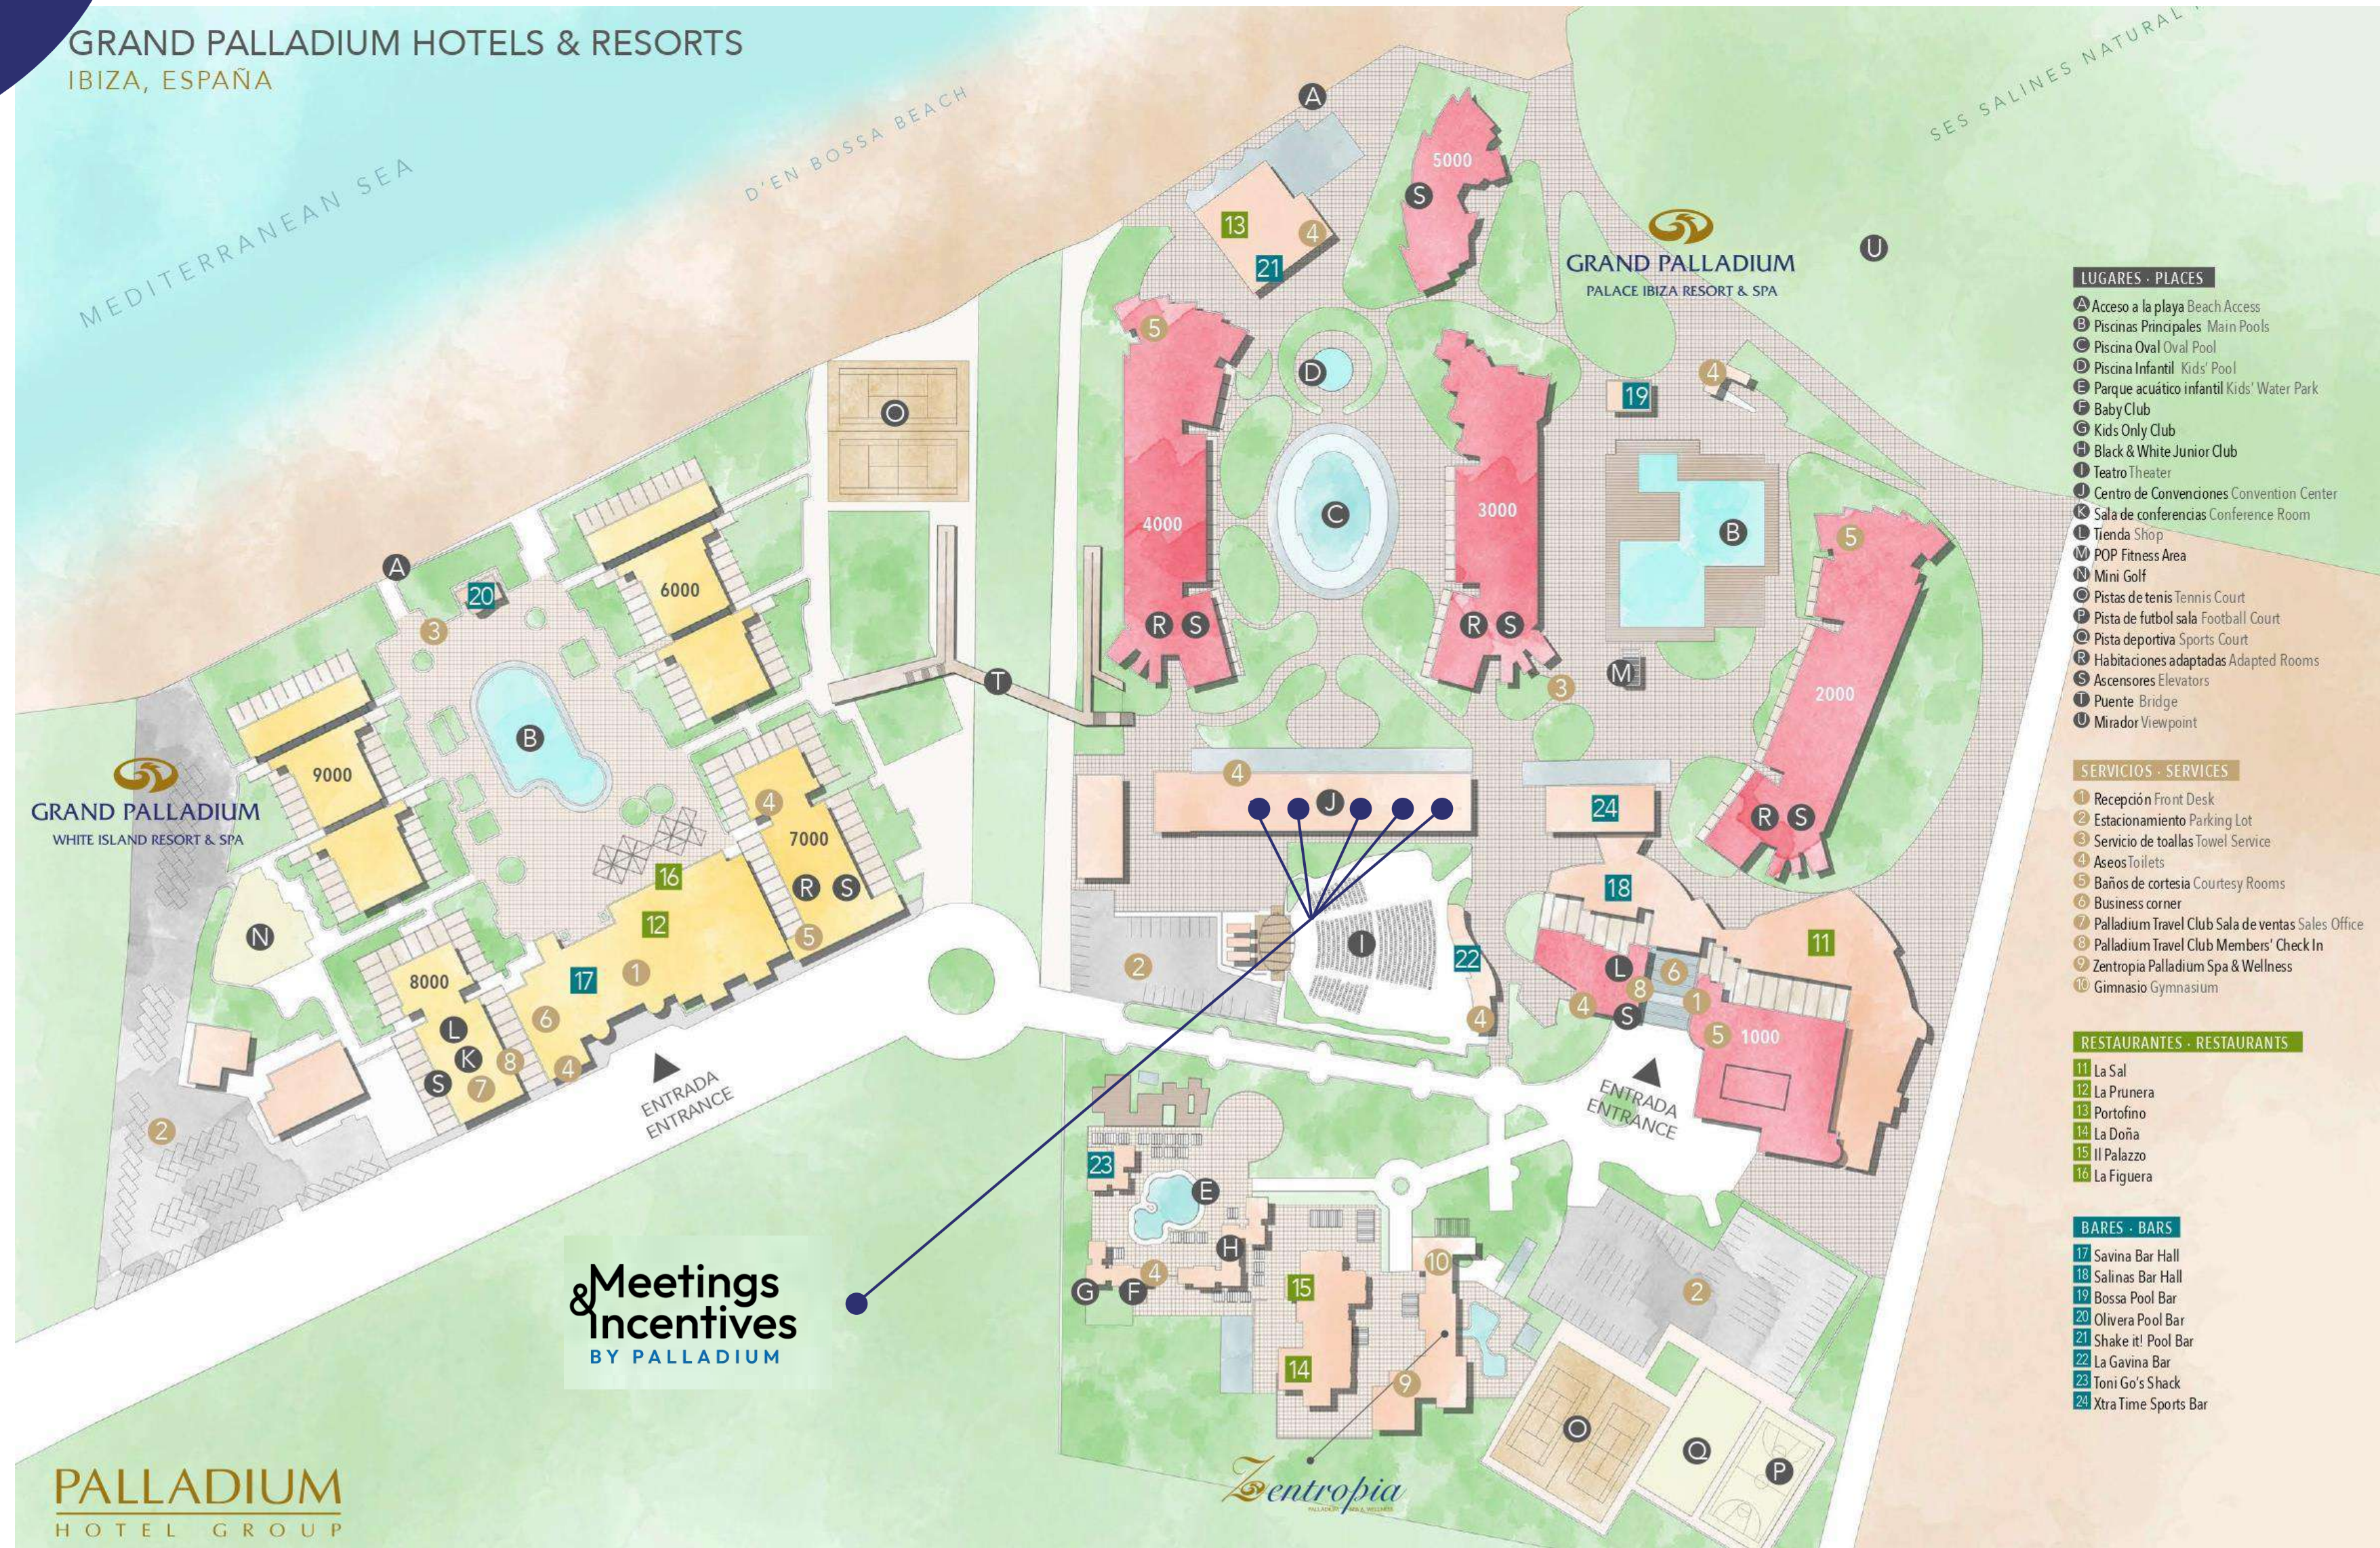

HOTEL MAP

- Grand Palladium Select Palace Ibiza
- Grand Palladium White Island Resort & Spa