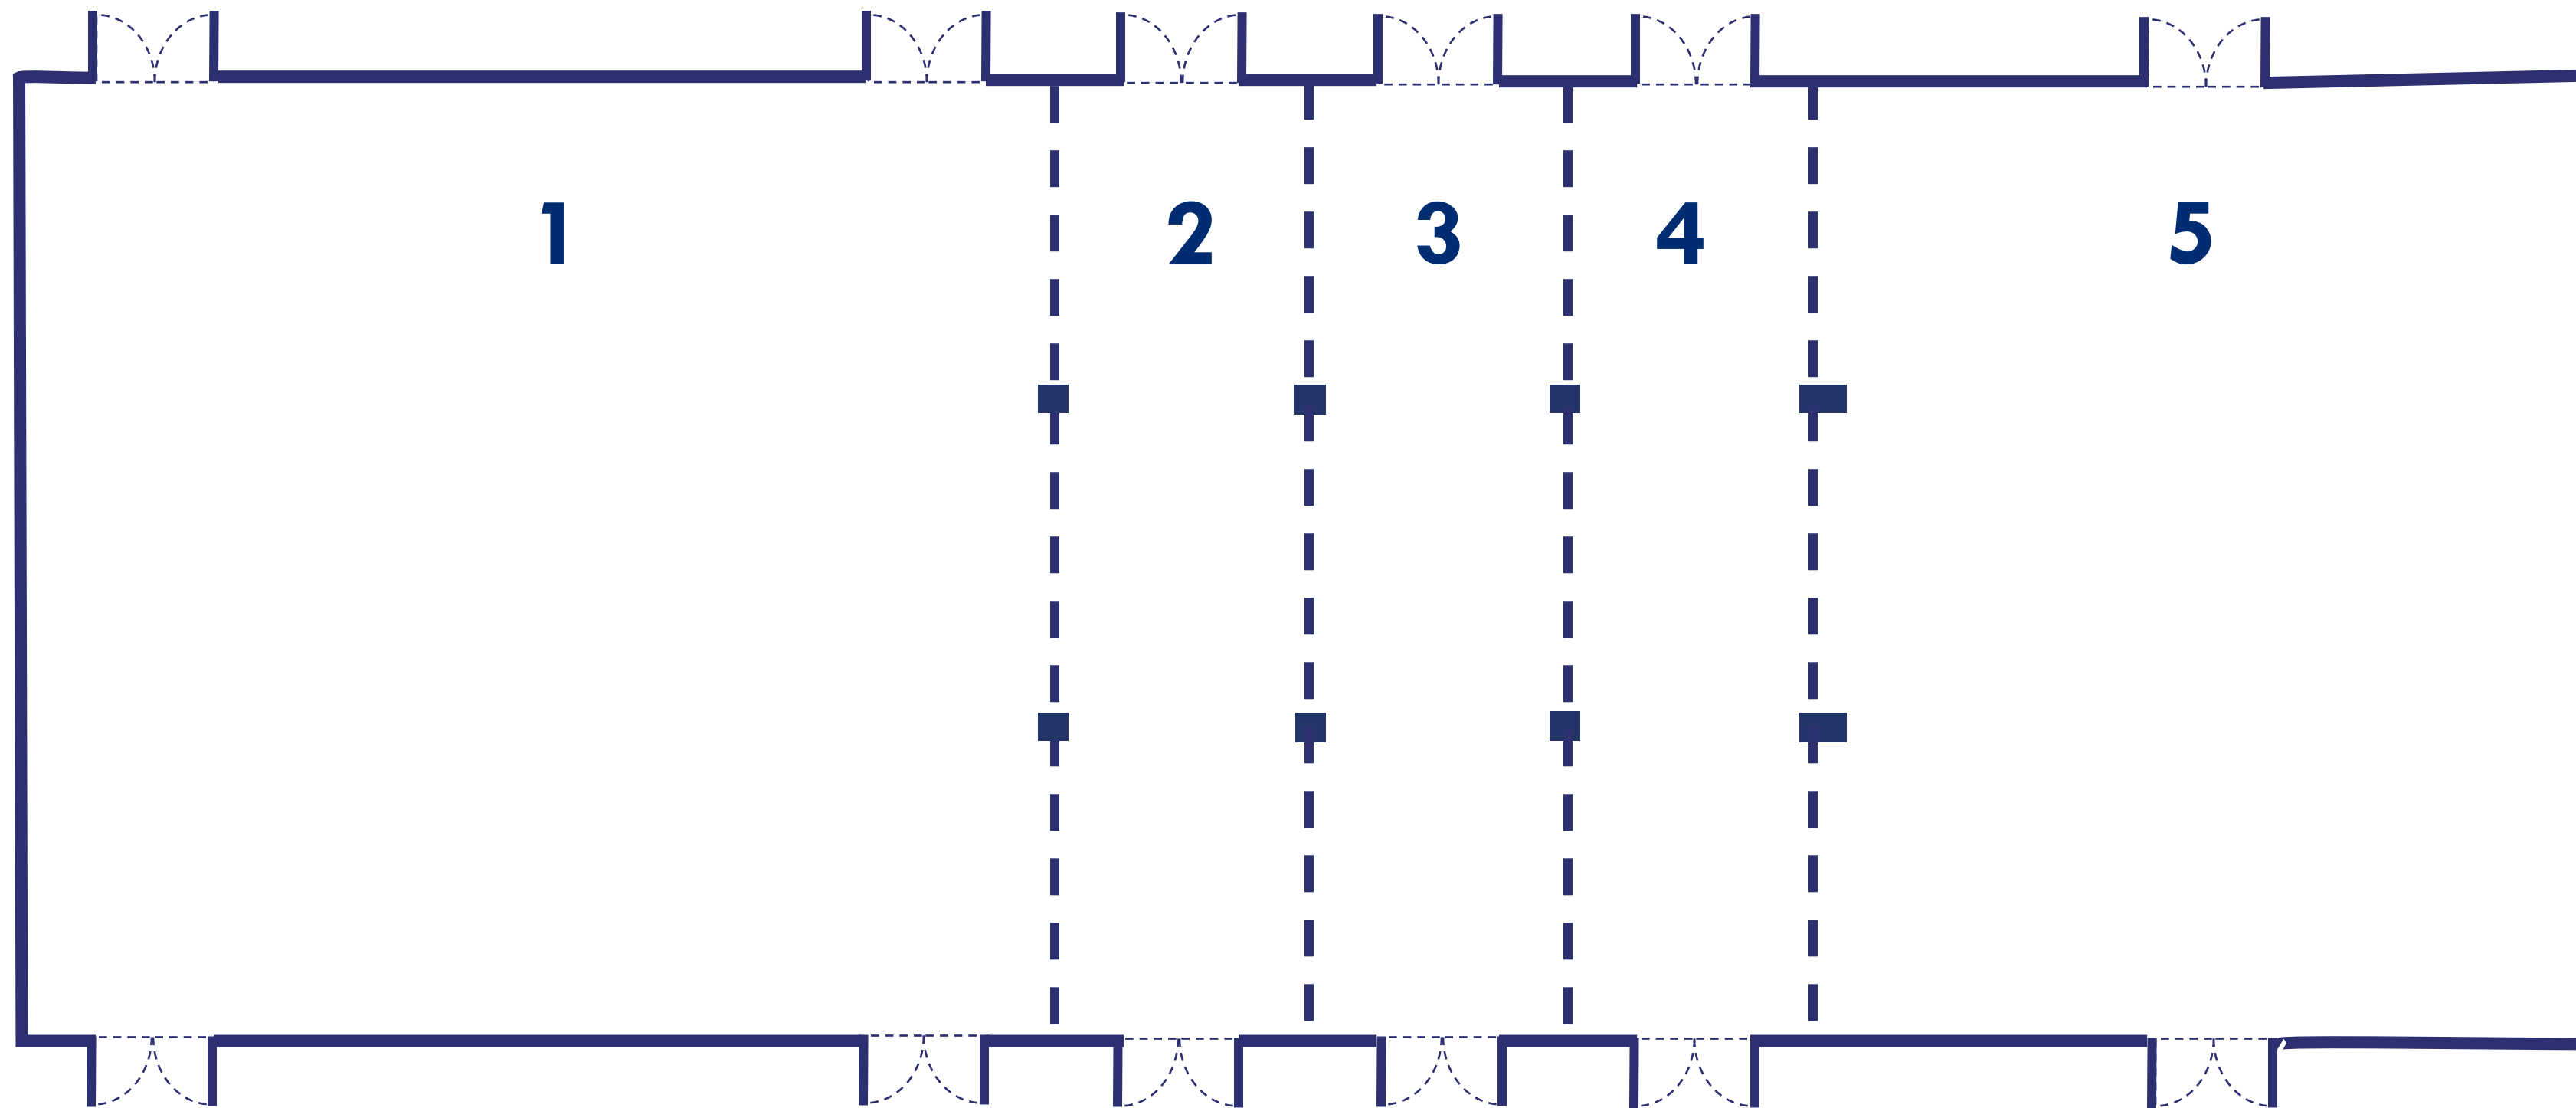

MEETING ROOMS

HALLS	SIZE M²	SIZE FT	THEATER	CLASSROOM	U-SHAPED	BOARDROOM	BANQUET	COCKTAIL	WIDE m	LENGTH m	HEIGHT m	SUNLIGHT	EQUIPMENT
1. Es Vedra	278	2992,37	260	200	60	48	210	280	14,60	19,00	4,35	YES	Integrated AV & PA Systems
2. Sa Conillera	70	753,47	70	36	16	30	40	60	14,60	4,80	3,00	YES	Integrated AV & PA Systems
3. Tagomago	70	753,47	70	36	16	30	40	60	14,60	4,80	3,00	YES	Integrated AV & PA Systems
4. S'Espalmador	67	721,18	70	36	16	30	40	60	14,60	4,50	3,00	YES	Integrated AV & PA Systems
5. Formentera	210	2260,42	180	130	40	30	140	200	14,60	14,40	4,35	YES	Integrated AV & PA Systems
Rooms 1+2	348	3745,84	260	236	68	60	250	340	14,60	23,80	3,00	YES	Integrated AV & PA Systems
Rooms 1+2+3	418	4499,31	330	272	76	68	290	400	14,60	28,60	3,00	YES	Integrated AV & PA Systems
Rooms 1+2+3+4	485	5220,50	470	308	84	76	330	460	14,60	33,10	3,00	YES	Integrated AV & PA Systems
Rooms 1+2+3+4+5	695	7480,92	650	438	130	104	500	660	14,60	47,50	3,00	YES	Integrated AV & PA Systems
6. S'Illa d'es Bosc (at White Island)	70	753,47	60	36	28	28	N/A	60	6	11	3,50	YES	Integrated AV & PA Systems

WI-FI

SUNLIGHT

SCREENS AND PROJECTORS

AUDIO SYSTEM

CAR & PRODUCT LAUNCHES

INCENTIVES

CONFERENCES

MEETING ROOMS

1. Es Vedrá
2. Sa Conillera
3. Tagomago
4. S'Espalmador
5. Formentera
6. S'Illa des Bosc

(Located at Grand Palladium

White Island Resort & Spa)

Oval terrace