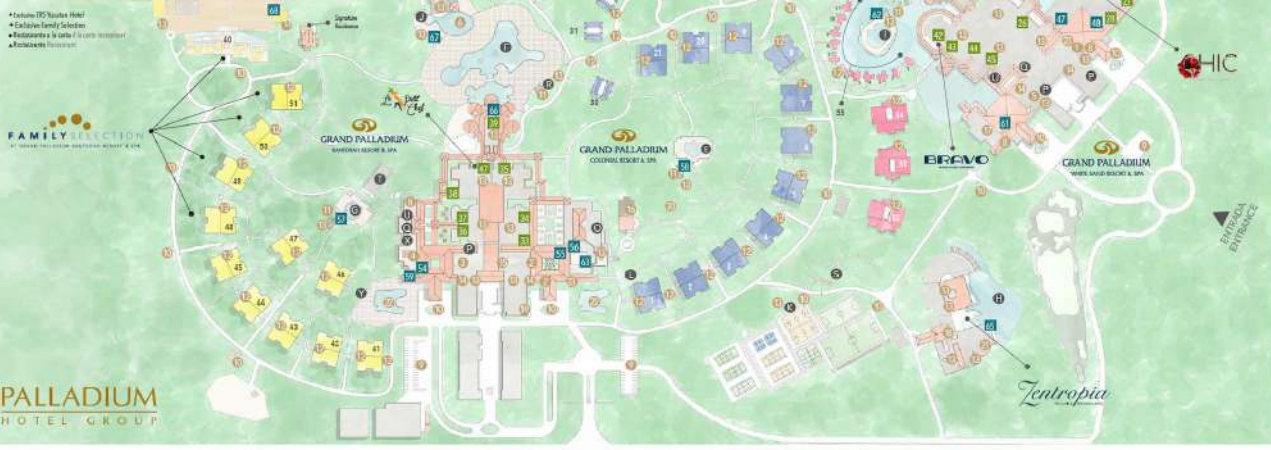

TRS HOTELS
GRAND PALLADIUM HOTELS & RESORTS
RIVIERA MAYA, MÉXICO

LUGARES - PLACES

SERVICIOS - SERVICES

RESTAURANTES - RESTAURANTS

BARES - BARS

PALLADIUMHOTELGROUP.COM
■ GRAND PALLADIUM KANTENAH RESORT & SPA ■ FAMILY SELECTION ■ GRAND PALLADIUM COLONIAL RESORT & SPA ■ GRAND PALLADIUM WHITE SAND RESORT & SPA ■ TRS YUCATAN HOTEL