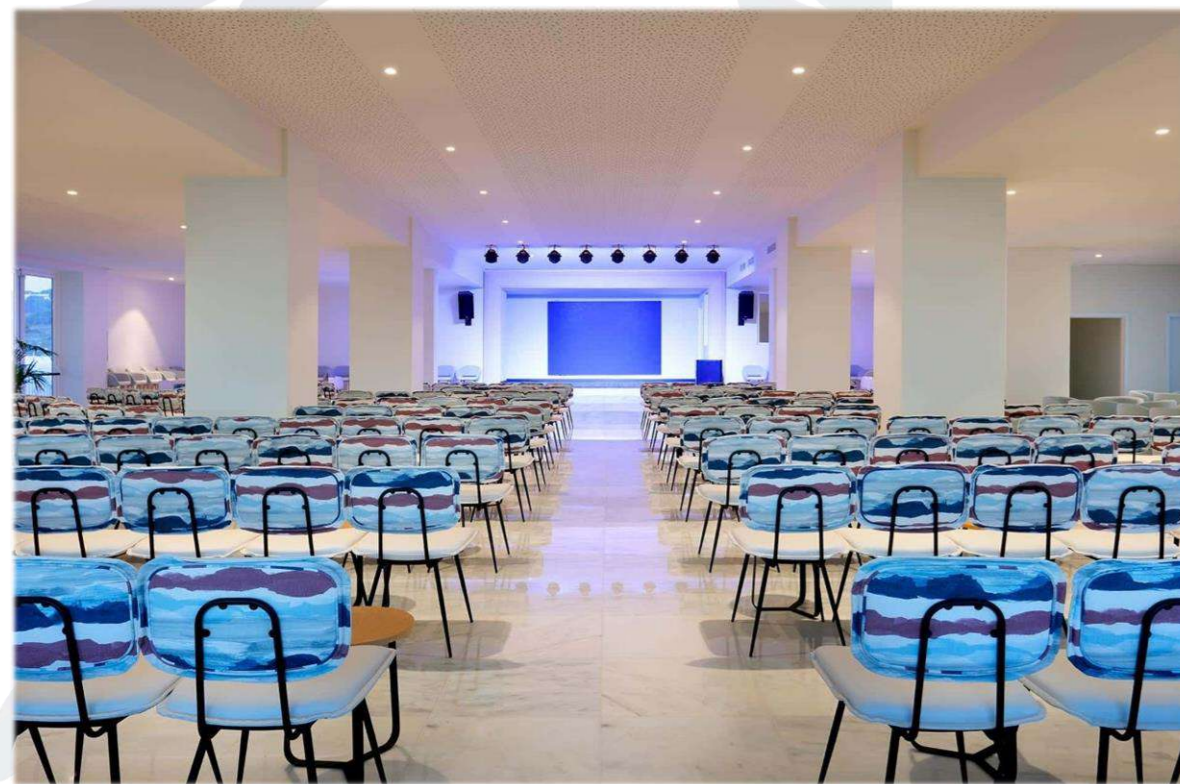

Max. Capacity: 150 outdoors

Preferred Service: Welcome Drinks

Restaurants & Bars

Sa Pomada Theater Bar

Type of cuisine: **Drinks**

Max. Capacity: **200 indoors + 50 outdoors**

Preferred Service: **Welcome Drinks + Coffee Breaks**