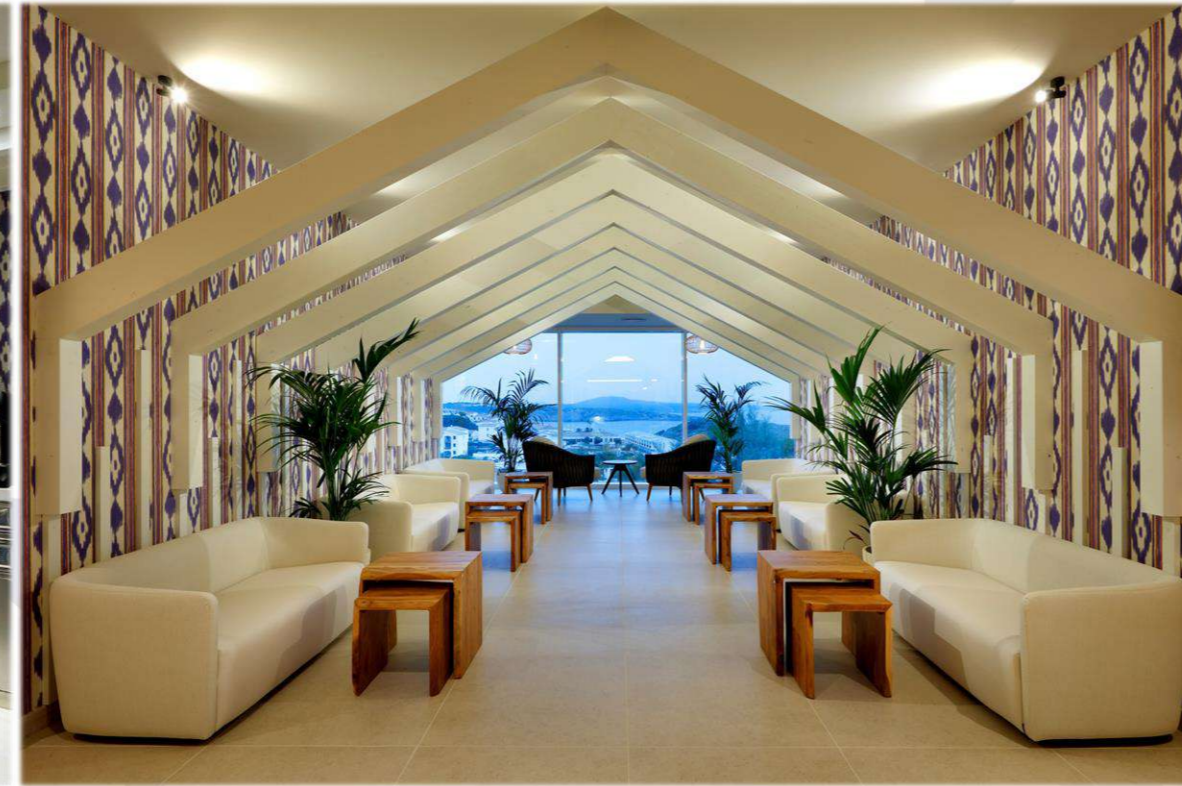

Restaurants & Bars

Restaurants & Bars

Gregal Lobby Bar

Type of cuisine: Drinks

Max. Capacity: 80 indoors + 60 outdoors

Preferred Service: Welcome Drinks

Shake It! Pool Bar

Type of Cuisine: Drinks