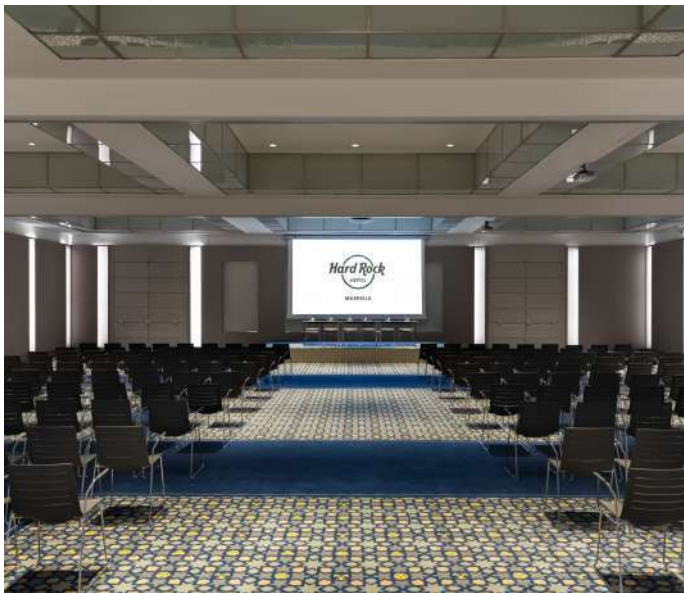

Located at the glamorous Puerto Banús, Hard Rock Hotel Marbella offers its distinctive style and music-inspired design mixed with Andalusian culture, our special amenities and world-class service. The property offers our exquisite signature gastronomic offerings with 2 restaurants and 3 snack bars, 2 incredible swimming pools, Body Rock® fitness center, Rock Spa®, our signature music memorabilia and more. This property has up to 8 meeting rooms, providing 915 sqm of meeting spaces and 3.000 sqm of outdoor spaces.

## EAT

- Restaurants: Nu Downtown Sessions
- Bars: GMT+1 Eden Pool Club Sun Society

## MEET

- We feature more than 900 sqm of meeting spaces:
- 8 modular and partitionable meeting rooms (totaling 550 sqm).
- Fully equipped with state-of-the-art technology. BREAKOUT Premier Experiences - inspired by the popular Hard Rock Hotels signature in-room amenity program such as SOUND OF YOUR STAY® and ROCK OM®. All designed to amplify your next event with curated music, MEMORABILIA®, and brand experiences.

## MEETING SPACES

LEVEL	NAME	SQM	SQF	HEIGHT	COCKTAIL	THEATRE	CLASSROOM	U SHAPE	BOARDROOM	BANQUET	CABARET
LEVEL 0	ROXY (I + II + III)	550 M	5.950	3,9 M	550	546	338			300	272
	ROXY I	163 M	1.754	3,9 M	150	150	86	48	64	90	72
	ROXY II	163 M	1.786	3,9 M	155	155	90	48	64	90	88
	ROXY III	220 M	2.410	3,9 M	200	200	144	54	76	140	112
	PRE-FUNCTION AREA	216 M	2.325	2 M							
LEVEL -1 (BREAKOUTS)	PRE-FUNCTION AREA	103 M	1.107	2,9 M							
	STUDIO I	186 M	2.001	2,7 M	180	200	65		32	100	60
	STUDIO II	66 M	710	2,5 M	90	90	48	40	45		32
	STUDIO III	40 M	430	2,56 M		30	24	20	24		
	STUDIO IV	26 M	280	2,5 M		20	12	10	12		
	STUDIO V	44 M	473	2,56 M		30	18	20	24		