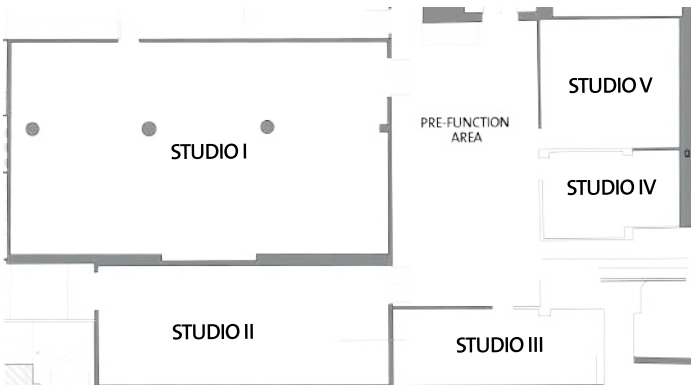

## MEET

- We feature more than 900 sqm of meeting spaces:
- 8 modular and partitionable meeting rooms (totaling 550 sqm).
- Fully equipped with state-of-the-art technology. BREAKOUT Premier Experiences - inspired by the popular Hard Rock Hotels signature in-room amenity program such as SOUND OF YOUR STAY® and ROCK OM®. All designed to amplify your next event with curated music, MEMORABILIA®, and brand experiences.

## MEETING SPACES

LEVEL	NAME	SQM	SQF	HEIGHT	COCKTAIL	THEATRE	CLASSROOM	U SHAPE	BOARDROOM	BANQUET	CABARET
LEVEL 0	ROXY (I + II + III)	550 M	5.950	3,9 M	550	546	338			300	272
	ROXY I	163 M	1.754	3,9 M	150	150	86	48	64	90	72
	ROXY II	163 M	1.786	3,9 M	155	155	90	48	64	90	88
	ROXY III	220 M	2.410	3,9 M	200	200	144	54	76	140	112
	PRE-FUNCTION AREA	216 M	2.325	2 M							
LEVEL -1 (BREAKOUTS)	PRE-FUNCTION AREA	103 M	1.107	2,9 M							
	STUDIO I	186 M	2.001	2,7 M	180	200	65		32	100	60
	STUDIO II	66 M	710	2,5 M	90	90	48	40	45		32
	STUDIO III	40 M	430	2,56 M		30	24	20	24		
	STUDIO IV	26 M	280	2,5 M		20	12	10	12		
	STUDIO V	44 M	473	2,56 M		30	18	20	24		